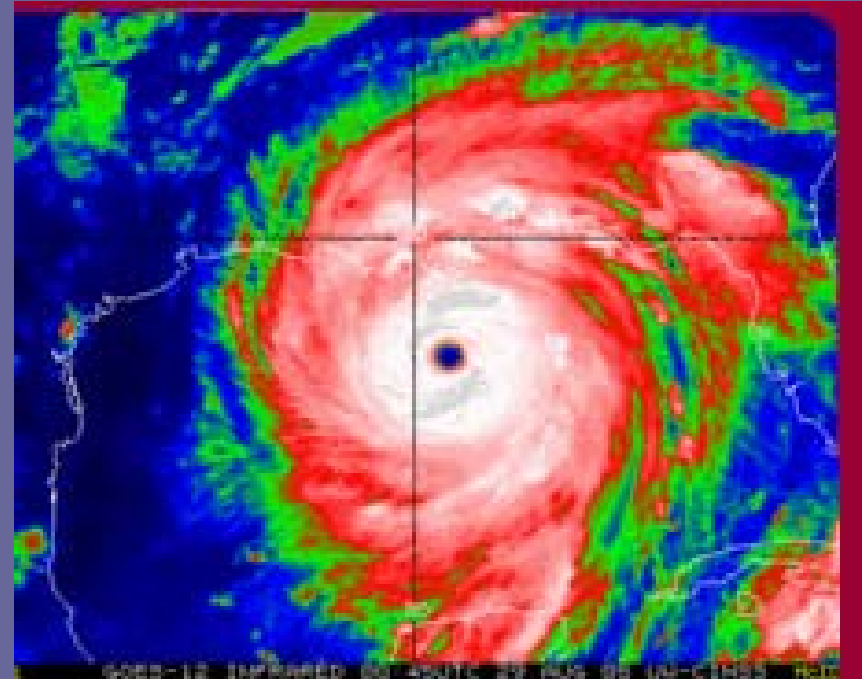

Hurricane Katrina

Caught almost everyone off guard. We responded in September & October 2005 with two missions to the Gulf Coast.

Hurricane Katrina